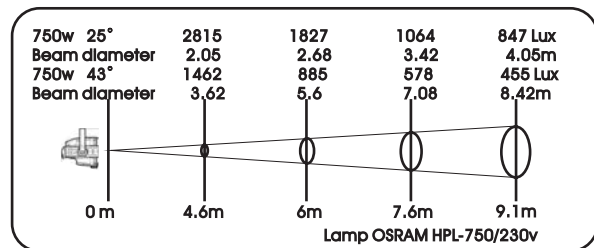

ZOOMING SPOT

DUNDI

DD-D007

SOURCE FOUR PAR

The Source FourPAR is the next high performance, energy efficient spotlight , Source FourPar does for wash lighting what Source Four did for ellipsoidals Combining innovative reflector design with the revolutionary 575 watts HPL Lamp, The Source FourPAR provides maximum light output with dramatic improvements in beam quality.

Features:

- * Light beam adjusted as: 25d > 43d
- * Rugged, die-cast aluminum construction
- * Optional Aluminum (EA) coating reflector
- * Color temperature: 3200k
- * Lamp bulb: OSRAM, GE, USHIO, HPL-575/750 G9,5
- * Size: 225 x 325 x 353m(H2)
- * Net Weight: 5kg approx