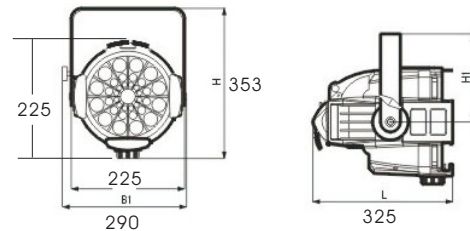

ZOOMING SPOT

DUNDI

DD-D007

SOURCE FOUR PAR

The Source FourPAR is the next high performance, energy efficient spotlight , Source FourPar does for wash lighting what Source Four did for ellipsoidals Combining innovative reflector design with the revolutionary 575 watts HPL Lamp, The Source FourPAR provides maximum light output with dramatic improvements in beam quality.

Features:

- * Light beam adjusted as: 25d > 43d
- * Rugged, die-cast aluminum construction
- * Optional Aluminum (EA) coating reflector
- * Color temperature: 3200k
- * Lamp bulb: OSRAM, GE, USHIO, HPL-575/750 G9,5
- * Size: 225 x 325 x 353m(H2)
- * Net Weight: 5kg approx